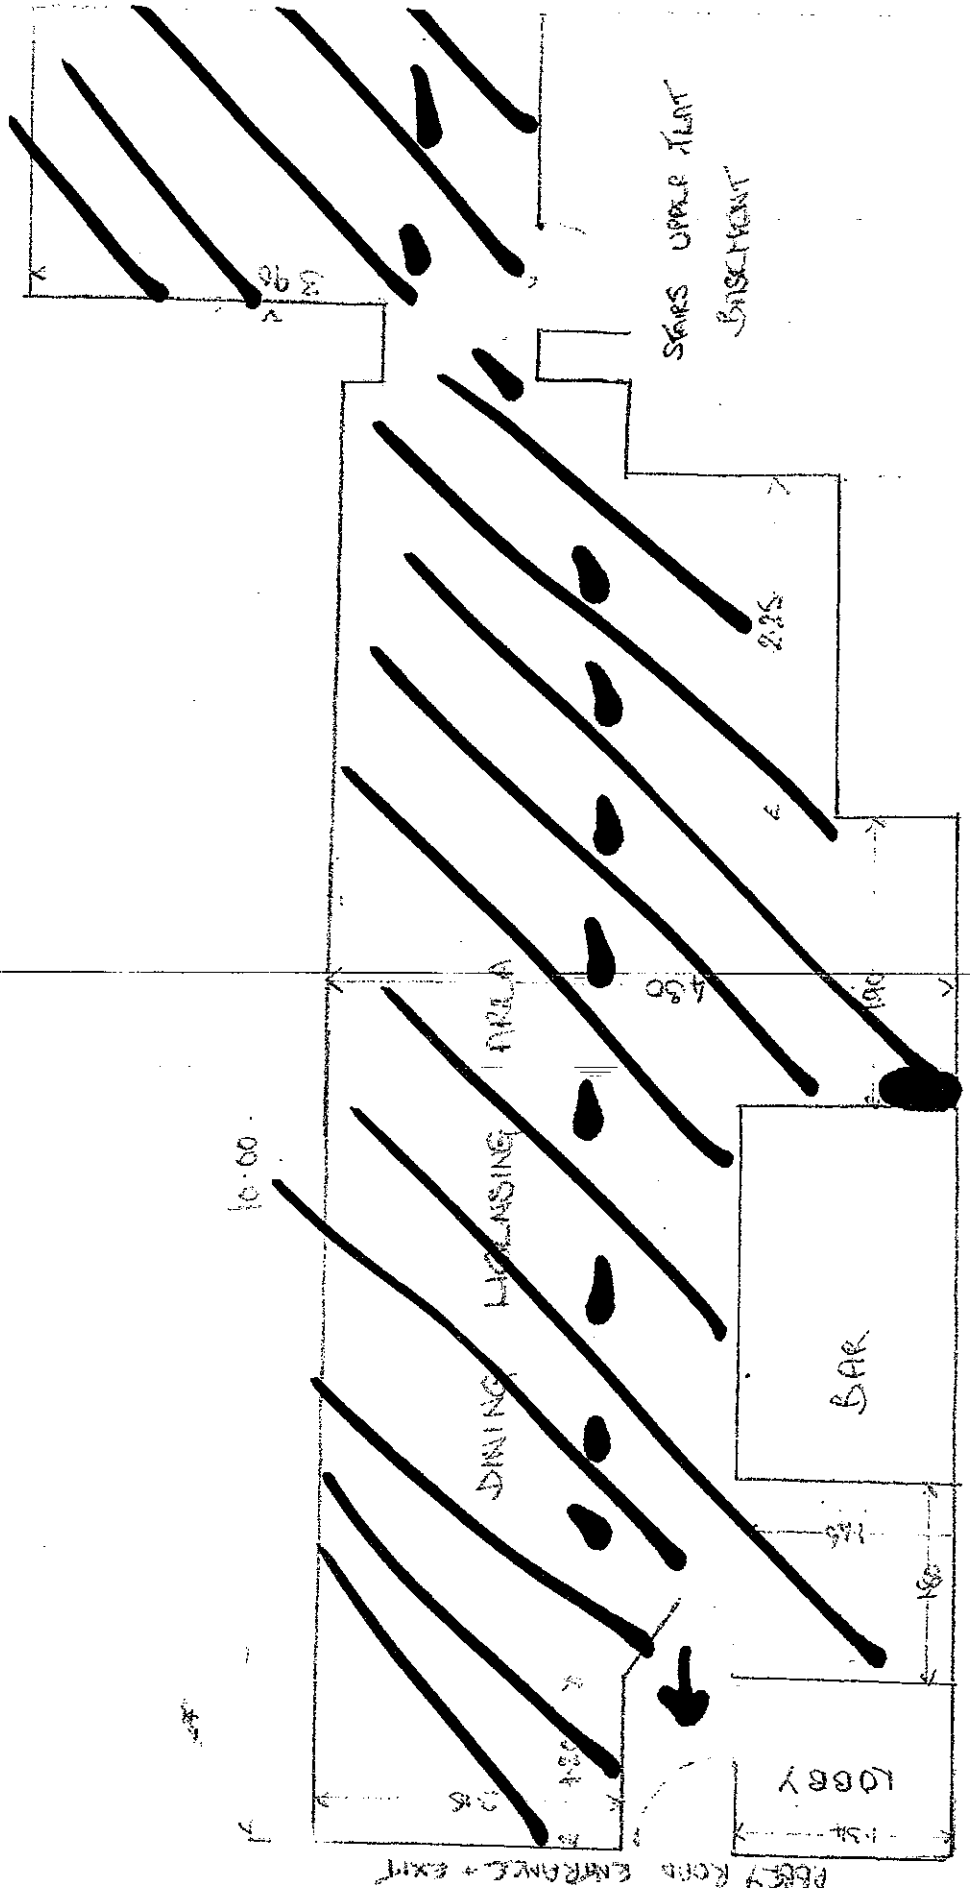

MK SWAR  
TPO INDIA  
17 ABBEY ROAD  
TORQUAY TQ2 5NG

PEBBY ROAD ENTRANCE + EXIT

- LEGEND 2CH = 1 METRE
-  DINING + LICENSING AREA
-  FIRE ESCAPE ROUTE
-  FIRE EXTINGUISHERS